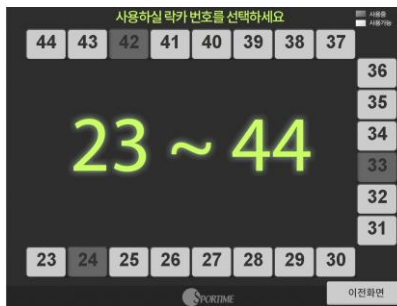

구축사례

스포츠센터 제어형 락커 키 관리를 통한 회원 관리 시스템
무인 골프타석 예약을 회원이 직접 kiosk를 이용하여 타석예약/변경/취소 시스템

골프 타석예약초기화면

타석 선택 화면

타석예약및발행

사우나 전체선택화면

구역선택화면

락커예약및발행