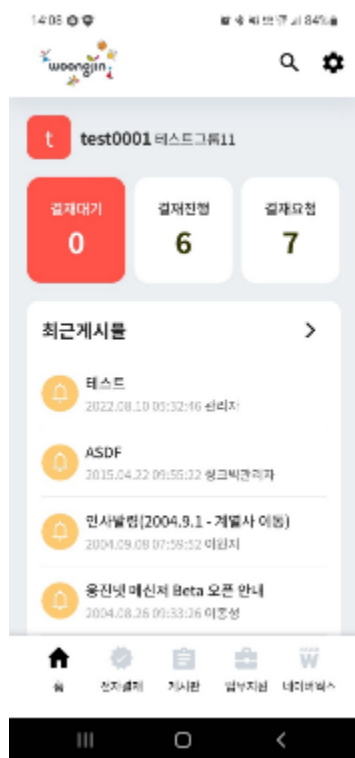

구축사례

기존 그룹사 그룹웨어 기능을 협력사, 타업체등의 사용을 위한 모바일 그룹웨어 Vue.js등을 사용하여 가볍고 빠르게 개발